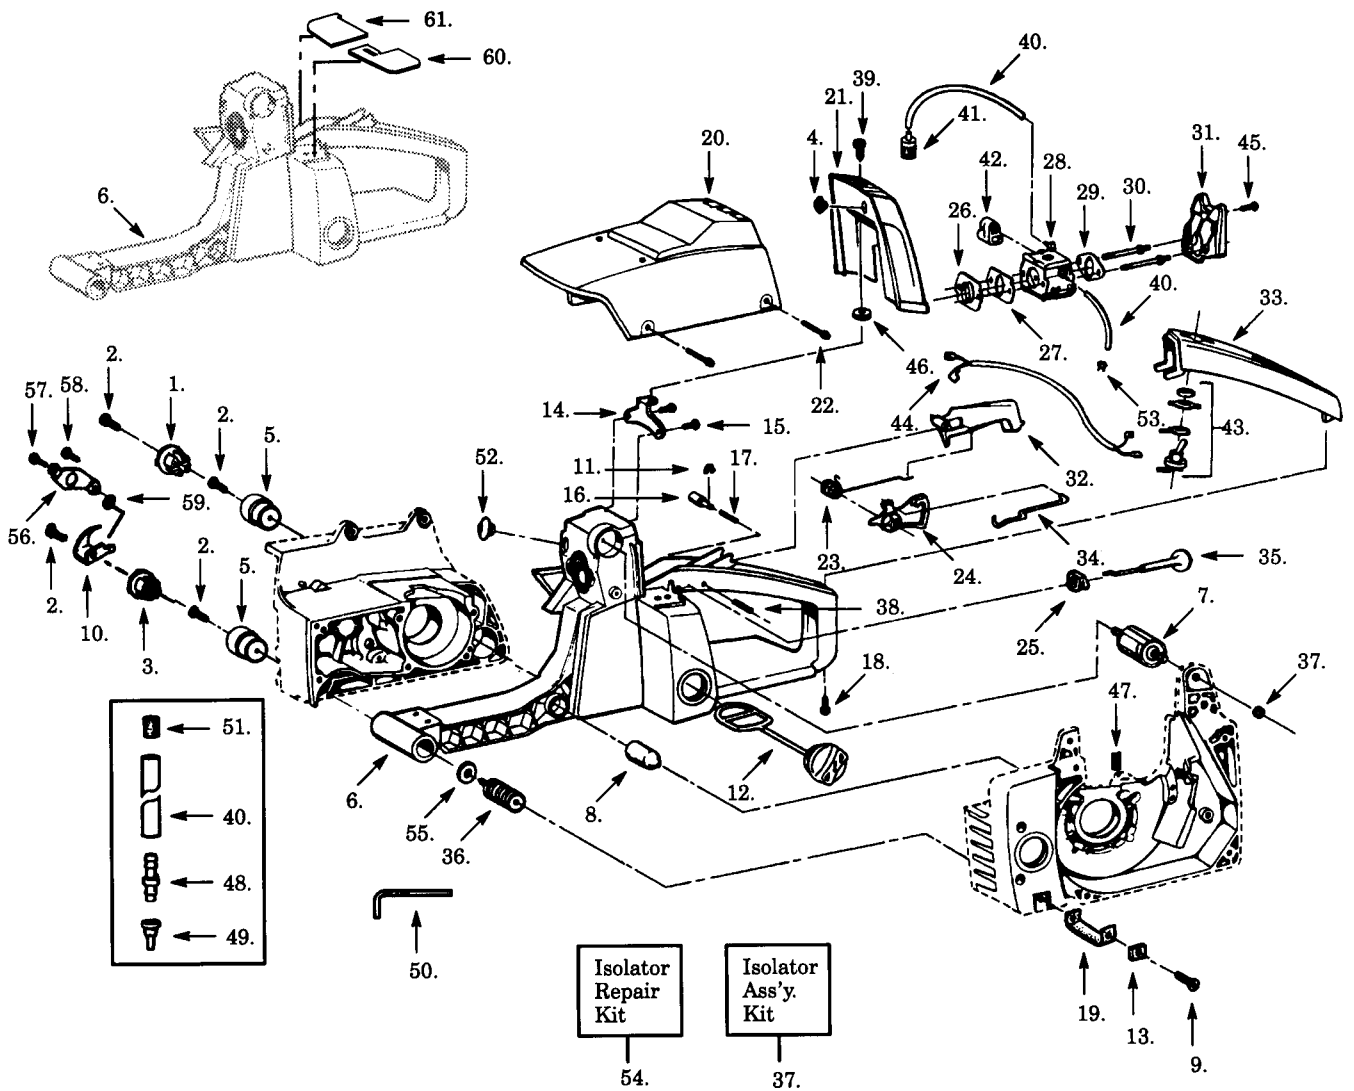

Ref.	Part No.	Description	Ref.	Part No.	Description	Ref.	Part No.	Description
1.	530-027732	Retainer Mount	23.	530-027134	Trigger Latch Spring	46.	530-027202	Screw Retainer
2.	530-015714	Screw	24.	530-027133	Throttle Trigger	47.	530-025539	Impulse Fitting
3.	530-027732	Chain Catcher Retainer	25.	530-036053	Grommet	48.	530-024475	Vent Fitting
4.	530-027399	Carb. Cover Bumper	26.	530-027121	Bracket	49.	530-026119	Check Valve
5.	530-027392	Lower Isolator	27.	530-069487	Gasket Set	50.	530-031111	Hex Key
6.	530-069471	Rear Handle & Fuel Tank	28.	530-035201	Carburetor (HDA-49)	51.	530-027339	Vent Plug
7.	530-036056	Cylindrical Mount	29.	530-023664	Air Filter Plate	52.	530-025922	Air Box Plug
8.	530-027187	Isolator Limiter	30.	530-015735	Carb. Mounting Stud	53.	530-027341	Clamp
9.	530-015871	Screw	31.	530-010855	Air Filter Ass'y.	54.	530-069297	Isolator Repair Kit
10.	530-027733	Chain Catcher	32.	530-027135	Throttle Lockout	55.	530-015123	Washer
11.	530-015702	"C" Clip	33.	530-027207	Rear Handle Cover	56.	530-029347	Bracket Retainer
12.	530-010845	Fuel Cap Ass'y.	34.	530-027073	Throttle Wire	57.	530-015710	Screw
13.	530-037012	Strap Retainer Plate	35.	530-027075	Choke Knob	58.	530-015810	Screw
14.	530-036035	Bracket	36.	530-036962	Spring Ass'y.	59.	530-015562	Washer
15.	530-015598	Screw	37.	530-069384	Isolator Ass'y. Kit	60.	530-019191	Carb. Cover Seal-L
16.	530-029666	Throttle Lock	38.	530-015701	Dowel Pin	61.	530-019192	Carb. Cover Seal-R
17.	530-024772	Throttle Lock Spring	39.	530-015724	Screw			
18.	530-015716	Screw	40.	530-069216	Line Kit (Bulk 530-008133)			
19.	530-037104	AV Strap	41.	506-096001	Fuel Filter Ass'y.			
20.	530-069484	Cylinder Shield Kit	42.	530-039129	Grommet			
21.	530-036811	Carb. Cover	43.	530-069225	Switch Kit			
22.	530-015871	Screw	44.	530-027138	Lead Wire Ass'y.			
			45.	530-015802	Screw			

★ = REFER TO THE SERVICE REFERENCE INDICATED FOR MORE INFORMATION. (LOCATED AT END OF IPL)
✓ = NEW PART