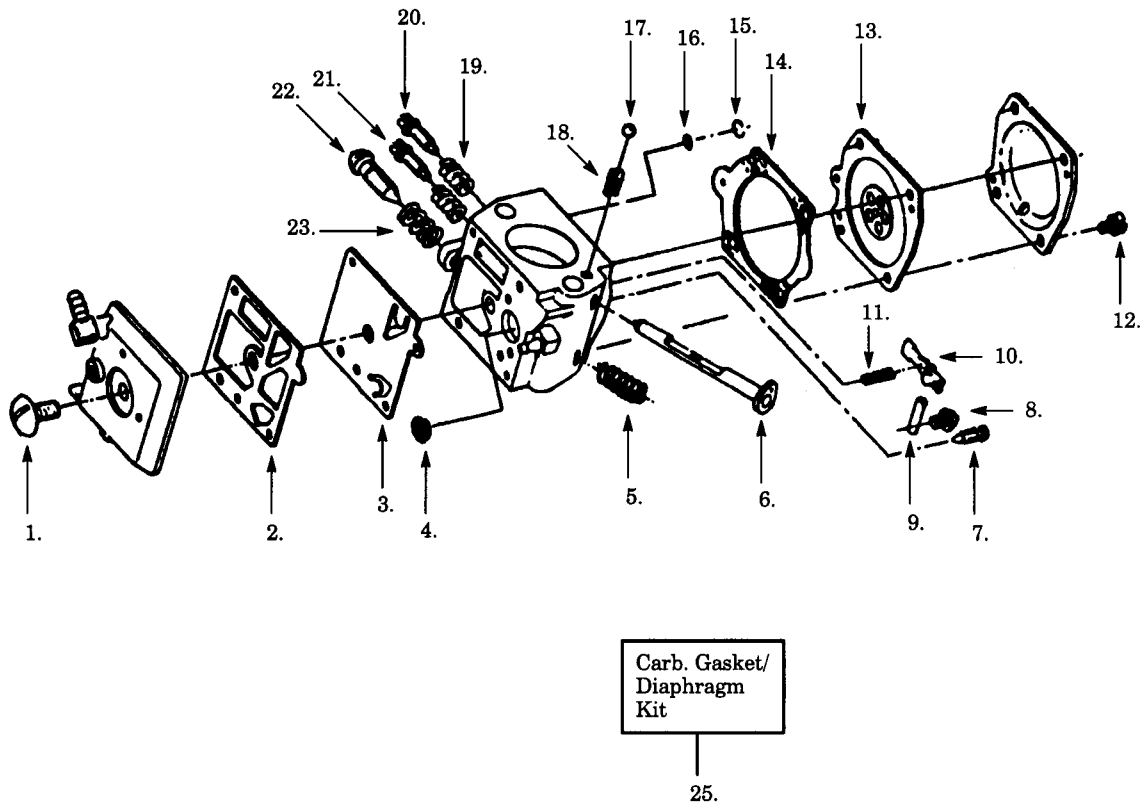

Carburetor Assembly - #530-035201 HDA - #49

Ref.	Part No.	Description	Ref.	Part No.	Description
1.	530-035237	Screw	21.	530-035246	Idle Needle
2.	530-035227	Fuel Pump Gasket	22.	530-035238	Idle Adjust Screw
3.	530-035229	Fuel Pump Diaphragm	23.	530-035242	Idle Adjust Spring
4.	530-035249	Inlet Screen	25.	530-035213	Carb. Gasket Kit (Incl. 2, 3, 13 & 14)
5.	530-035244	Throttle Spring	26.	530-035224	Welch Plug
6.	530-035216	Choke Shaft & Lever Ass'y.	27.	530-035225	Plug Cup
7.	530-035223	Inlet Needle Valve			
8.	530-035236	Screw			
9.	530-035250	Pin			
10.	530-035252	Metering Lever			
11.	530-035241	Spring			
12.	530-035239	Screw			
13.	530-035230	Metering Diaphragm			
14.	530-035228	Metering Diaphragm Gasket			
15.	530-035204	Retaining Ring			
16.	530-035248	Check Valve Screen			
17.	530-035226	Ball			
18.	530-035240	Spring			
19.	530-035243	Needle Adjusting Spring			
20.	530-035245	High Speed Needle			

★ = REFER TO THE SERVICE REFERENCE INDICATED FOR MORE INFORMATION. (LOCATED AT END OF IPL)
/ = NEW PART